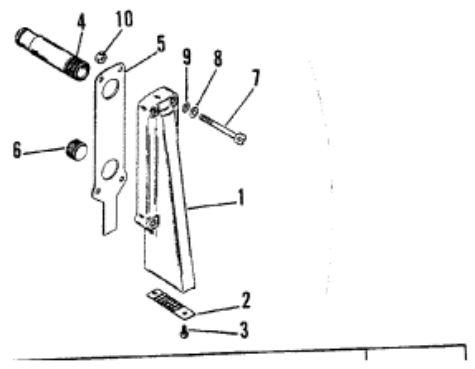

WATER PICK- UP KIT

**OLD
DESIGN**

**STERN
DRIVE**

Parts List						
Ref	Class	Part	Description	Qty	Comment	Footnote
1		88845A	1 WATER PICK-UP KIT	1		
2	35	86844	INLET SCREEN	1		
3	10	86843	SCREW	2		
4		86700T	WATER PICK-UP TUBE	1		
5	27	88900	GASKET	1		
6	22	88847	PIPE PLUG	1		
7	10	89032	SCREW	4		
8	12	56720	WASHER	8		
9	25	30641	O-RING	4		
10	11	67980	NUT	4		